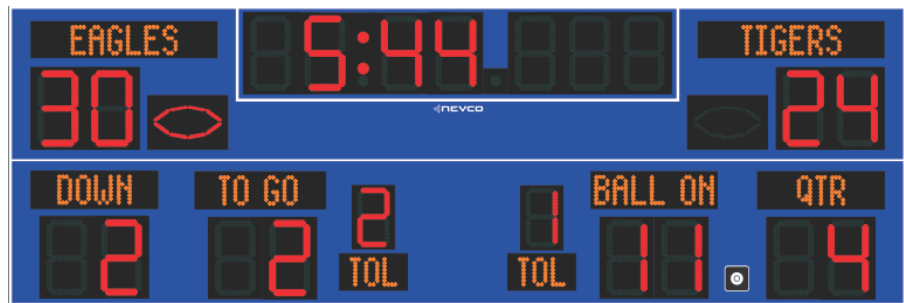

OUTDOOR MULTI-SPORT

SCOREBOARDS

MODEL 7685

Size: 24' x 8' x 8" (7.31 x 2.44 x .20 meters)

Approximate hanging weight: 740 lbs. (336 kg)

Digit Size: 24"/18" **Digit Color:** High Intensity Red or Amber

NEW Intelligent Captions™
CHANGE AUTOMATICALLY
between sports!

- FOOTBALL
- TRACK
- SOCCER
- LACROSSE
- BASEBALL
- SOFTBALL
- FIELD HOCKEY

INCHES INTELLIGENT CAPTION
GOAL OPTIONS FOR "TO GO"

Advanced timing features ideal for combination Football, Baseball, Softball, Soccer, Lacrosse, Field Hockey and Track facilities.

- Operate wired or wireless.
- Bright, long lasting, energy efficient LEDs.
- Gasketed digits reduces water intake.
- Large digits easily seen from long distances.
- Designed to withstand wind load speed zones exceeding 150 mph.
- Includes Possession Indicators and built-in Horn.
- White outline striping separates features for greatest readability.
- Lighted time colon and decimal; automatically adjusts to 1/10th of a second.
- When operating as a track board, the 1/1000th of a second displays.
- All 7600 Series models are compatible with third-party timing systems.
- Flexible mounting. Can mount directly to columns OR on laterals for complex or retro-fit installation.
- Flush sign mounting.

SCOREBOARD: Size 24"L x 8"H x 8"D (7.31 x 2.44 x .20 meters), constructed of aluminum. Scoreboard has 1" white outline striping. Hanging weight approximately 740 lbs. (336 kg).

INTELLIGENT CAPTIONS: (2) 8x48, (4) 8x32, (2) 8x16.