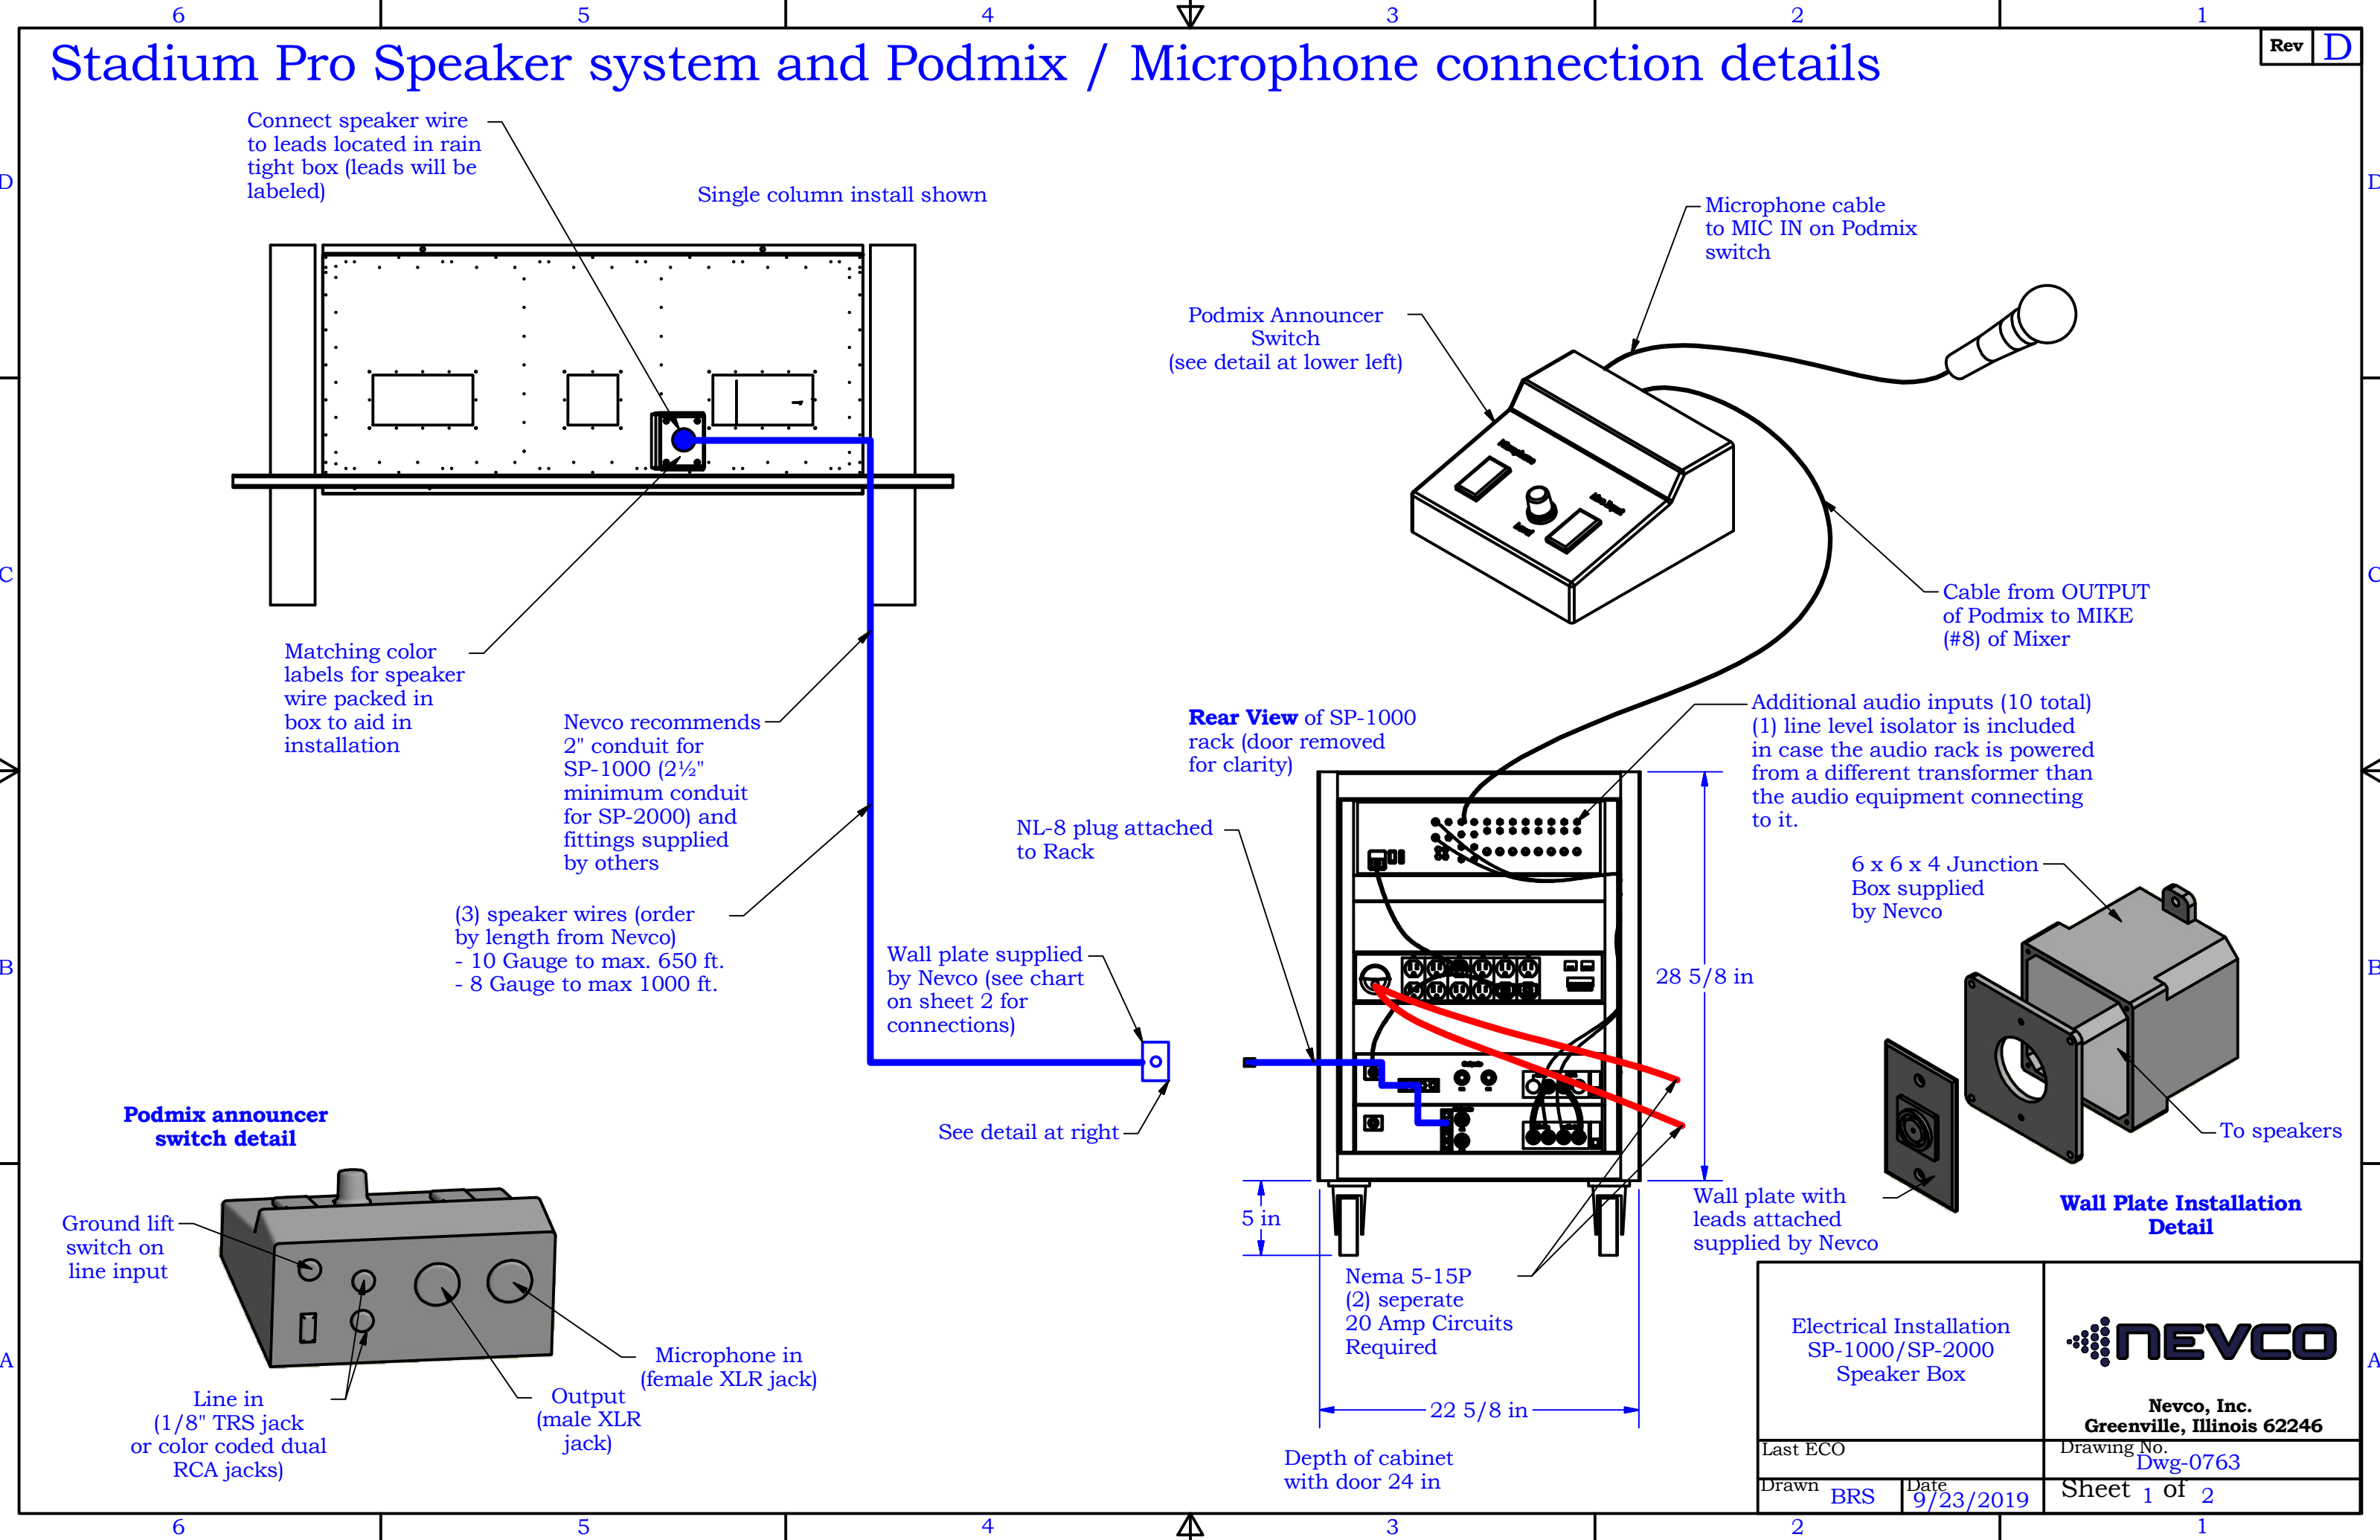

Stadium Pro Speaker system and Podmix / Microphone connection details

Rev D

Electrical Installation SP-1000/SP-2000 Speaker Box		 Nevco, Inc. Greenville, Illinois 62246	
Last ECO		Drawing No. Dwg-0763	
Drawn BRS	Date 9/23/2019	Sheet 1 of 2	

Amplifier		Speaker Wire Connection Chart			
Reference	Channel	SP-1000		SP-2000	
A	Ch 1	White +/-	I	White +/-	I
A	Ch 2	Yellow +/-	II	Yellow +/-	II
B	Ch 1	Orange +/-	III	Orange +/-	III
B	Ch 2			Purple +/-	IV
C	Ch 1			Green +/-	V
C	Ch 2			Blue +/-	VI

Notes:
Speaker horns have combined high and midrange outputs - H = high, M = midrange

Electrical Installation SP-1000/SP-2000 Speaker Box			
Last ECO		Nevco, Inc. Greenville, Illinois 62246	
Drawn BRS		Drawing No. Dwg-0763	
Date 9/23/2019		Sheet 2 of 2	