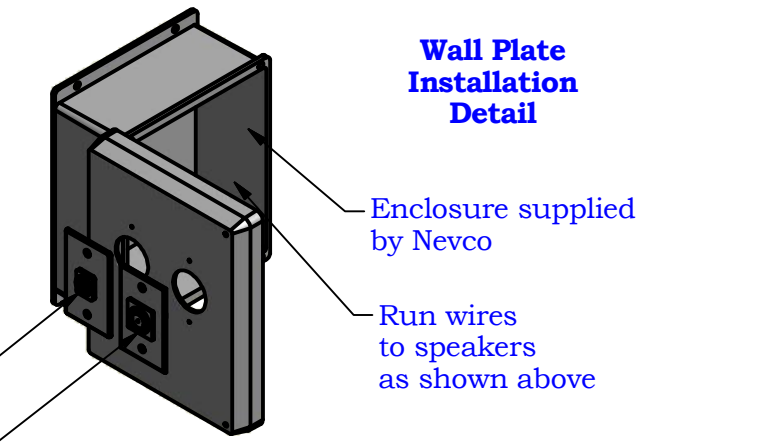

Stadium Pro Speaker system and Podmix / Microphone connection details

Rev D

Electrical Installation SP-1000/SP-2000 Speaker Box		 Nevco, Inc. Greenville, Illinois 62246	
Last ECO		Drawing No. Dwg-0763	
Drawn BRS	Date 9/23/2019	Sheet 1 of 2	

Amplifier		Speaker Wire Connection Chart			
Reference	Channel	SP-1000		SP-2000	
A	Ch 1	White +/-	I	White +/-	I
A	Ch 2	Yellow +/-	II	Yellow +/-	II
B	Ch 1	Orange +/-	III	Orange +/-	III
B	Ch 2			Purple +/-	IV
C	Ch 1			Green +/-	V
C	Ch 2			Blue +/-	VI

Notes:
Speaker horns have combined high and midrange outputs - H = high, M = midrange

Electrical Installation SP-1000/SP-2000 Speaker Box			
Last ECO		Nevco, Inc. Greenville, Illinois 62246	
Drawn BRS		Drawing No. Dwg-0763	
Date 9/23/2019		Sheet 2 of 2	