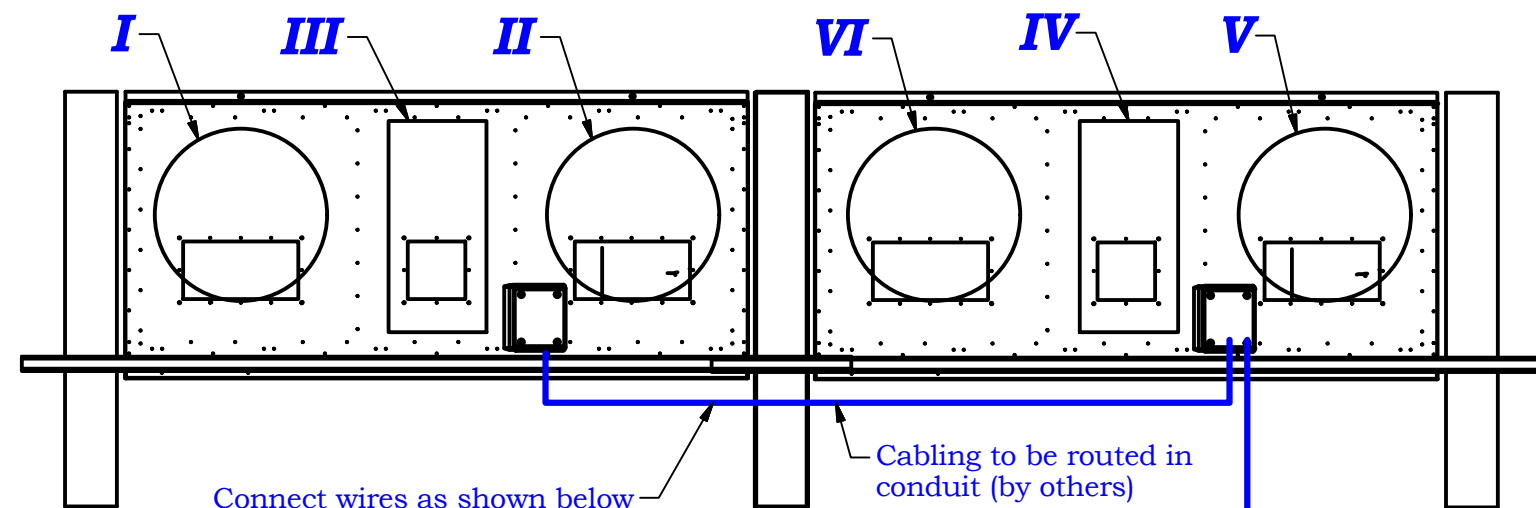

Stadium Pro Speaker system and Podmix / Microphone connection details

Rev D

Electrical Installation SP-1000/SP-2000 Speaker Box		 Nevco, Inc. Greenville, Illinois 62246	
Last ECO		Drawing No. Dwg-0763	
Drawn BRS	Date 9/23/2019	Sheet 1 of 2	

Amplifier		Speaker Wire Connection Chart			
Reference	Channel	SP-1000		SP-2000	
A	Ch 1	White +/-	I	White +/-	I
A	Ch 2	Yellow +/-	II	Yellow +/-	II
B	Ch 1	Orange +/-	III	Orange +/-	III
B	Ch 2			Purple +/-	IV
C	Ch 1			Green +/-	V
C	Ch 2			Blue +/-	VI

Notes:
Speaker horns have combined high and midrange outputs - H = high, M = midrange

Electrical Installation SP-1000/SP-2000 Speaker Box			
Last ECO		Nevco, Inc. Greenville, Illinois 62246	
Drawn BRS		Drawing No. Dwg-0763	
Date 9/23/2019		Sheet 2 of 2	