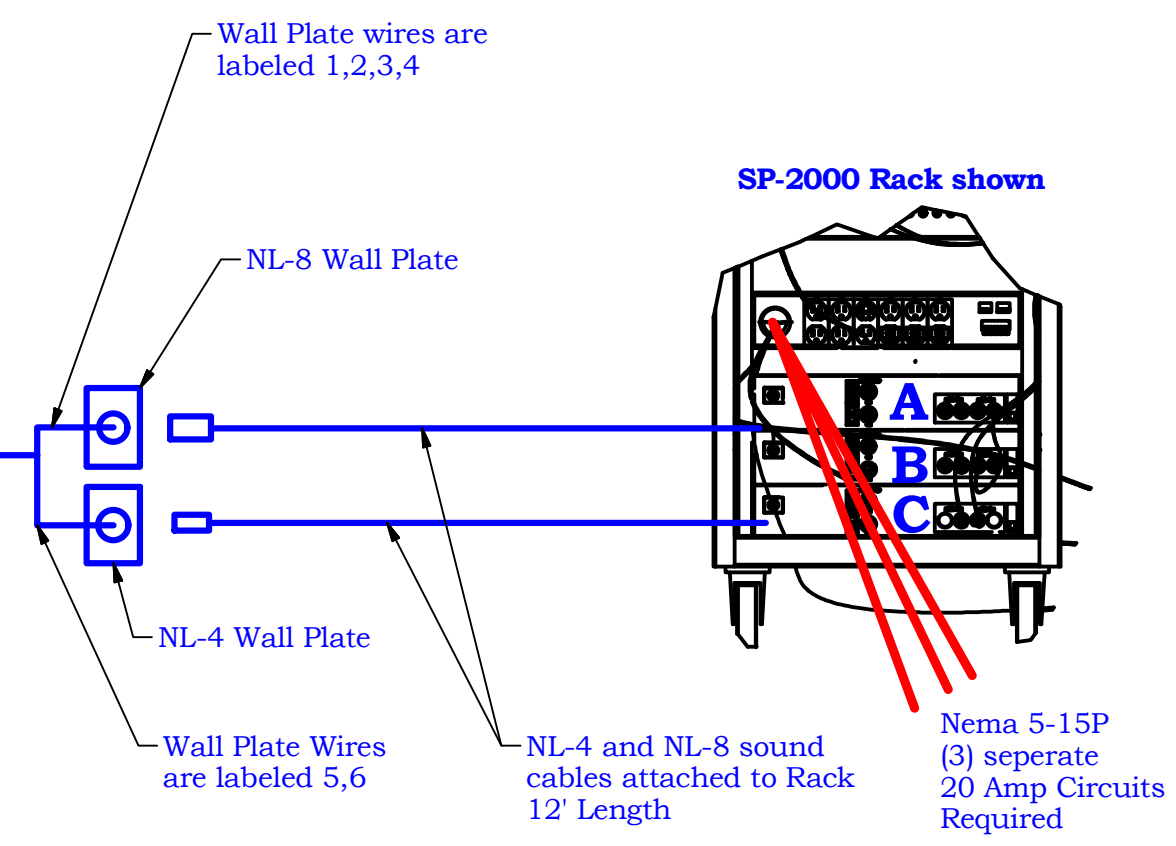

Stadium Pro Speaker system and Podmix / Microphone connection details

Rev D

Electrical Installation SP-1000/SP-2000 Speaker Box		 Nevco, Inc. Greenville, Illinois 62246	
Last ECO		Drawing No. Dwg-0763	
Drawn BRS	Date 9/23/2019	Sheet 1 of 2	

Amplifier		Speaker Wire Connection Chart			
Reference	Channel	SP-1000		SP-2000	
A	Ch 1	White +/-	I	White +/-	I
A	Ch 2	Yellow +/-	II	Yellow +/-	II
B	Ch 1	Orange +/-	III	Orange +/-	III
B	Ch 2			Purple +/-	IV
C	Ch 1			Green +/-	V
C	Ch 2			Blue +/-	VI

Notes:
Speaker horns have combined high and midrange outputs - H = high, M = midrange

Electrical Installation SP-1000/SP-2000 Speaker Box			
Last ECO		Nevco, Inc. Greenville, Illinois 62246	
Drawn BRS		Drawing No. Dwg-0763	
Date 9/23/2019		Sheet 2 of 2	