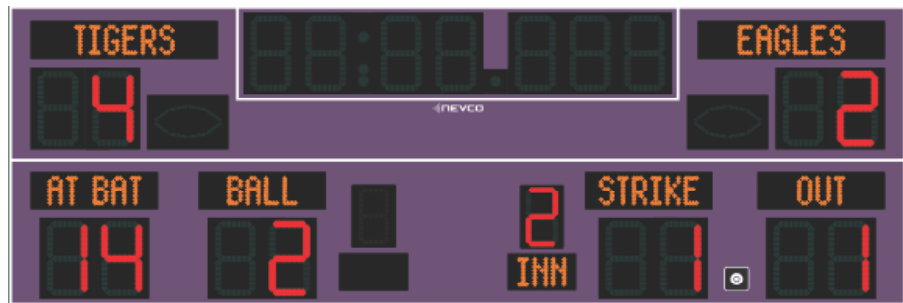

OUTDOOR MULTI-SPORT

SCOREBOARDS

MODEL 7685

Size: 24' x 8' x 8" (7.31 x 2.44 x .20 meters)

Approximate hanging weight: 740 lbs. (336 kg)

Digit Size: 24"/18" **Digit Color:** High Intensity Red or Amber

NEW Intelligent Captions™
CHANGE AUTOMATICALLY
between sports!

- FOOTBALL
- TRACK
- SOCCER
- LACROSSE
- BASEBALL
- SOFTBALL
- FIELD HOCKEY

Advanced timing features ideal for combination Baseball, Softball, Football, Soccer, Lacrosse, Field Hockey and Track facilities.

- Operate wired or wireless.
- Bright, long lasting, energy efficient LEDs.
- Gasketed digits reduces water intake.
- Large digits easily seen from long distances.
- Designed to withstand wind load speed zones exceeding 150 mph.
- Includes Possession Indicators and built-in Horn.
- White outline striping separates features for greatest readability.
- Lighted time colon and decimal; automatically adjusts to 1/10th of a second.
- When operating as a track board, the 1/1000th of a second displays.
- All 7600 Series models are compatible with third-party timing systems.
- Flexible mounting. Can mount directly to columns OR on laterals for complex or retro-fit installation.
- Flush sign mounting.

SCOREBOARD: Size 24"L x 8'H x 8"D (7.31 x 2.44 x .20 meters), constructed of aluminum. Scoreboard has 1" white outline striping. Hanging weight approximately 740 lbs. (336 kg).

INTELLIGENT CAPTIONS: (2) 8x48, (4) 8x32, (2) 8x16.