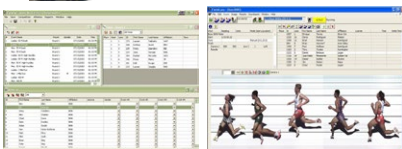

1. **Software**
2. FinishLynx32 - Photo-Finish
   - LynxPad - Meet Mgmt

WHY FULLY AUTOMATIC TIMING (FAT)?

FAT is the standard today by every regulatory body in Track & Field and mandated for record ratification at all levels.

In order to be used to sanction meet results for new state, national and international records, an approved FAT system must:

- Start timing automatically by the signal from the starting apparatus
- Be capable of producing printed images showing times
- Capture timing to a precision of at least 1/100th second