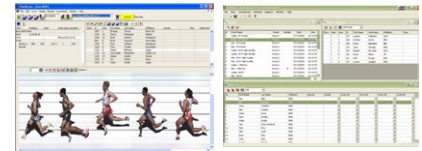

1. **Software**
2. FinishLynx Lite Results
   - LynxPad - Meet Mgmt