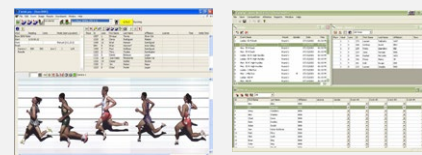

1. **Software**
2. FinishLynx32 - Photo-Finish
   - LynxPad - Meet Mgmt

*All Bronze & higher packages can be upgraded and added on to at any time to move up package levels as your facility's needs change and grow.