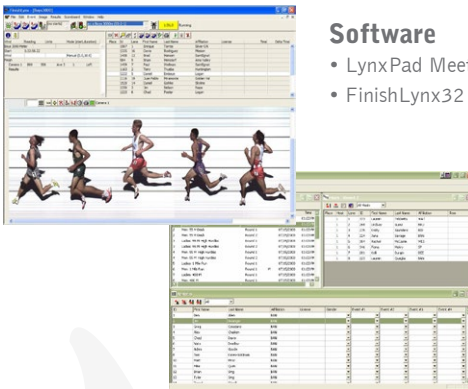

Software

- LynxPad Meet Management
- FinishLynx32 Photo-Finish