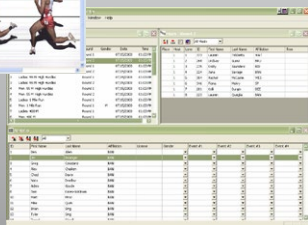

GOLD PACKAGE COMPONENTS

All of your gold package equipment can be upgraded and added on to at any time to move up package levels as your facility's needs change and grow.

Camera: EtherLynx Vision

- 2000 fps
- Full-color, timer-enabled, & fully upgradeable
- EasyAlign Full-Frame Video Alignment Mode
- Automatic Zoom Lens
- Remote Lens: Control focus, zoom, and iris
- Remote Positioner: Control pan, tilt, and swivel
- Automated Capture Mode (ACM) Plug-In

Tripod and Mounting Hardware

Identilynx Full-Frame Video Camera

Software

- LynxPad Meet Management
- FinishLynx32 Photo-Finish

37"W x 6.2"H 10mm
9-Digit LED Display

Custom Storage/
Carrying Case

RadioLynx
Wireless Start